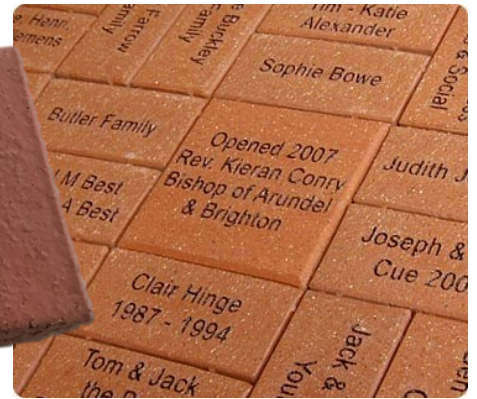

Buy your brick for just £25!

The much-loved climbing frame at Quarry School will only last another year and then must be replaced.

Help us to raise money for it's replacement by supporting our 'Buy A Brick' campaign and leave a lasting reminder of your child or family at Headington Quarry School.

Each brick can be engraved with one or two lines of text, with up to sixteen characters of text per line. Perhaps include your child / children's names, a date or a just a message?

Double and triple sized bricks can also be created, email quarrypta@gmail.com for pricing.

The bricks will be laid in the playground and unveiled in 2017 when the new climbing frame has been installed. We'll be having an opening event and if you buy a brick, you'll be invited!

Don't miss out - fill out the order form below and return it with payment to the school office.

Orders are welcome from past pupils too!

Name of child: .....

Quarry Group: Blue Green Red Yellow Daycare Rainbow (tick as appropriate)

Parents name: .....

Email: ..... **Tel:** .....

Message to go on Brick: .....

(maximum sixteen characters per line & two lines of text)

Each brick costs £25.00

Please make cheques payable to Headington Quarry PTA . Return this form with full payment to the Quarry school office. Multiple bricks can be ordered, use one form per order. Thanks for your support!